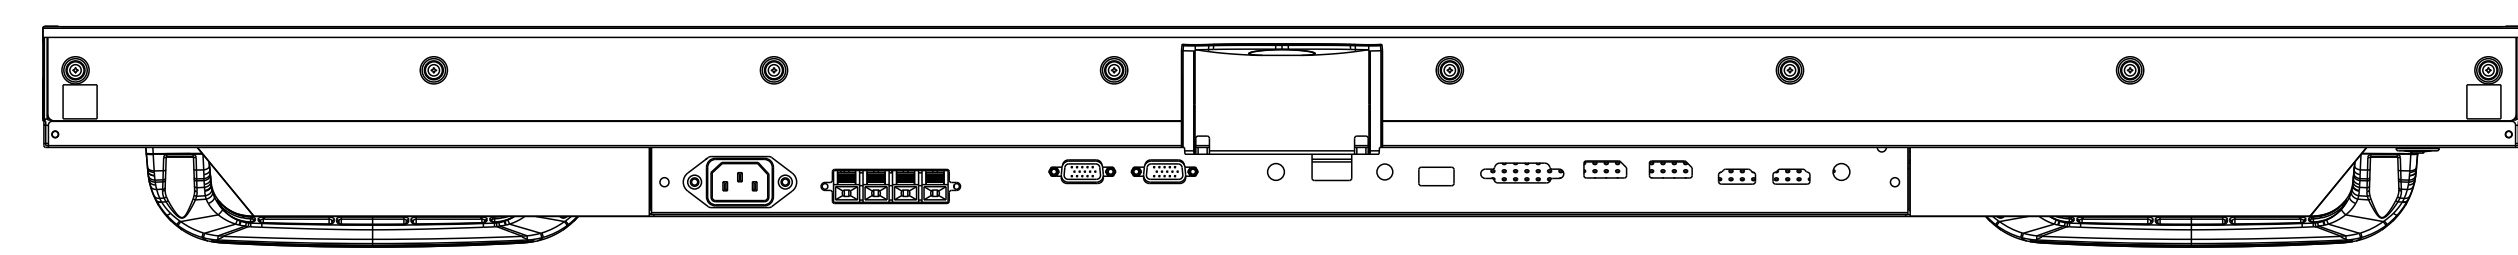

[49XS2D/E Dimension]
- Applied Model: 49XS2D / 49XS2E
- Unit: mm

Vesa Wall Mount: 600 x 400, M6
Max screw length: 32.5mm