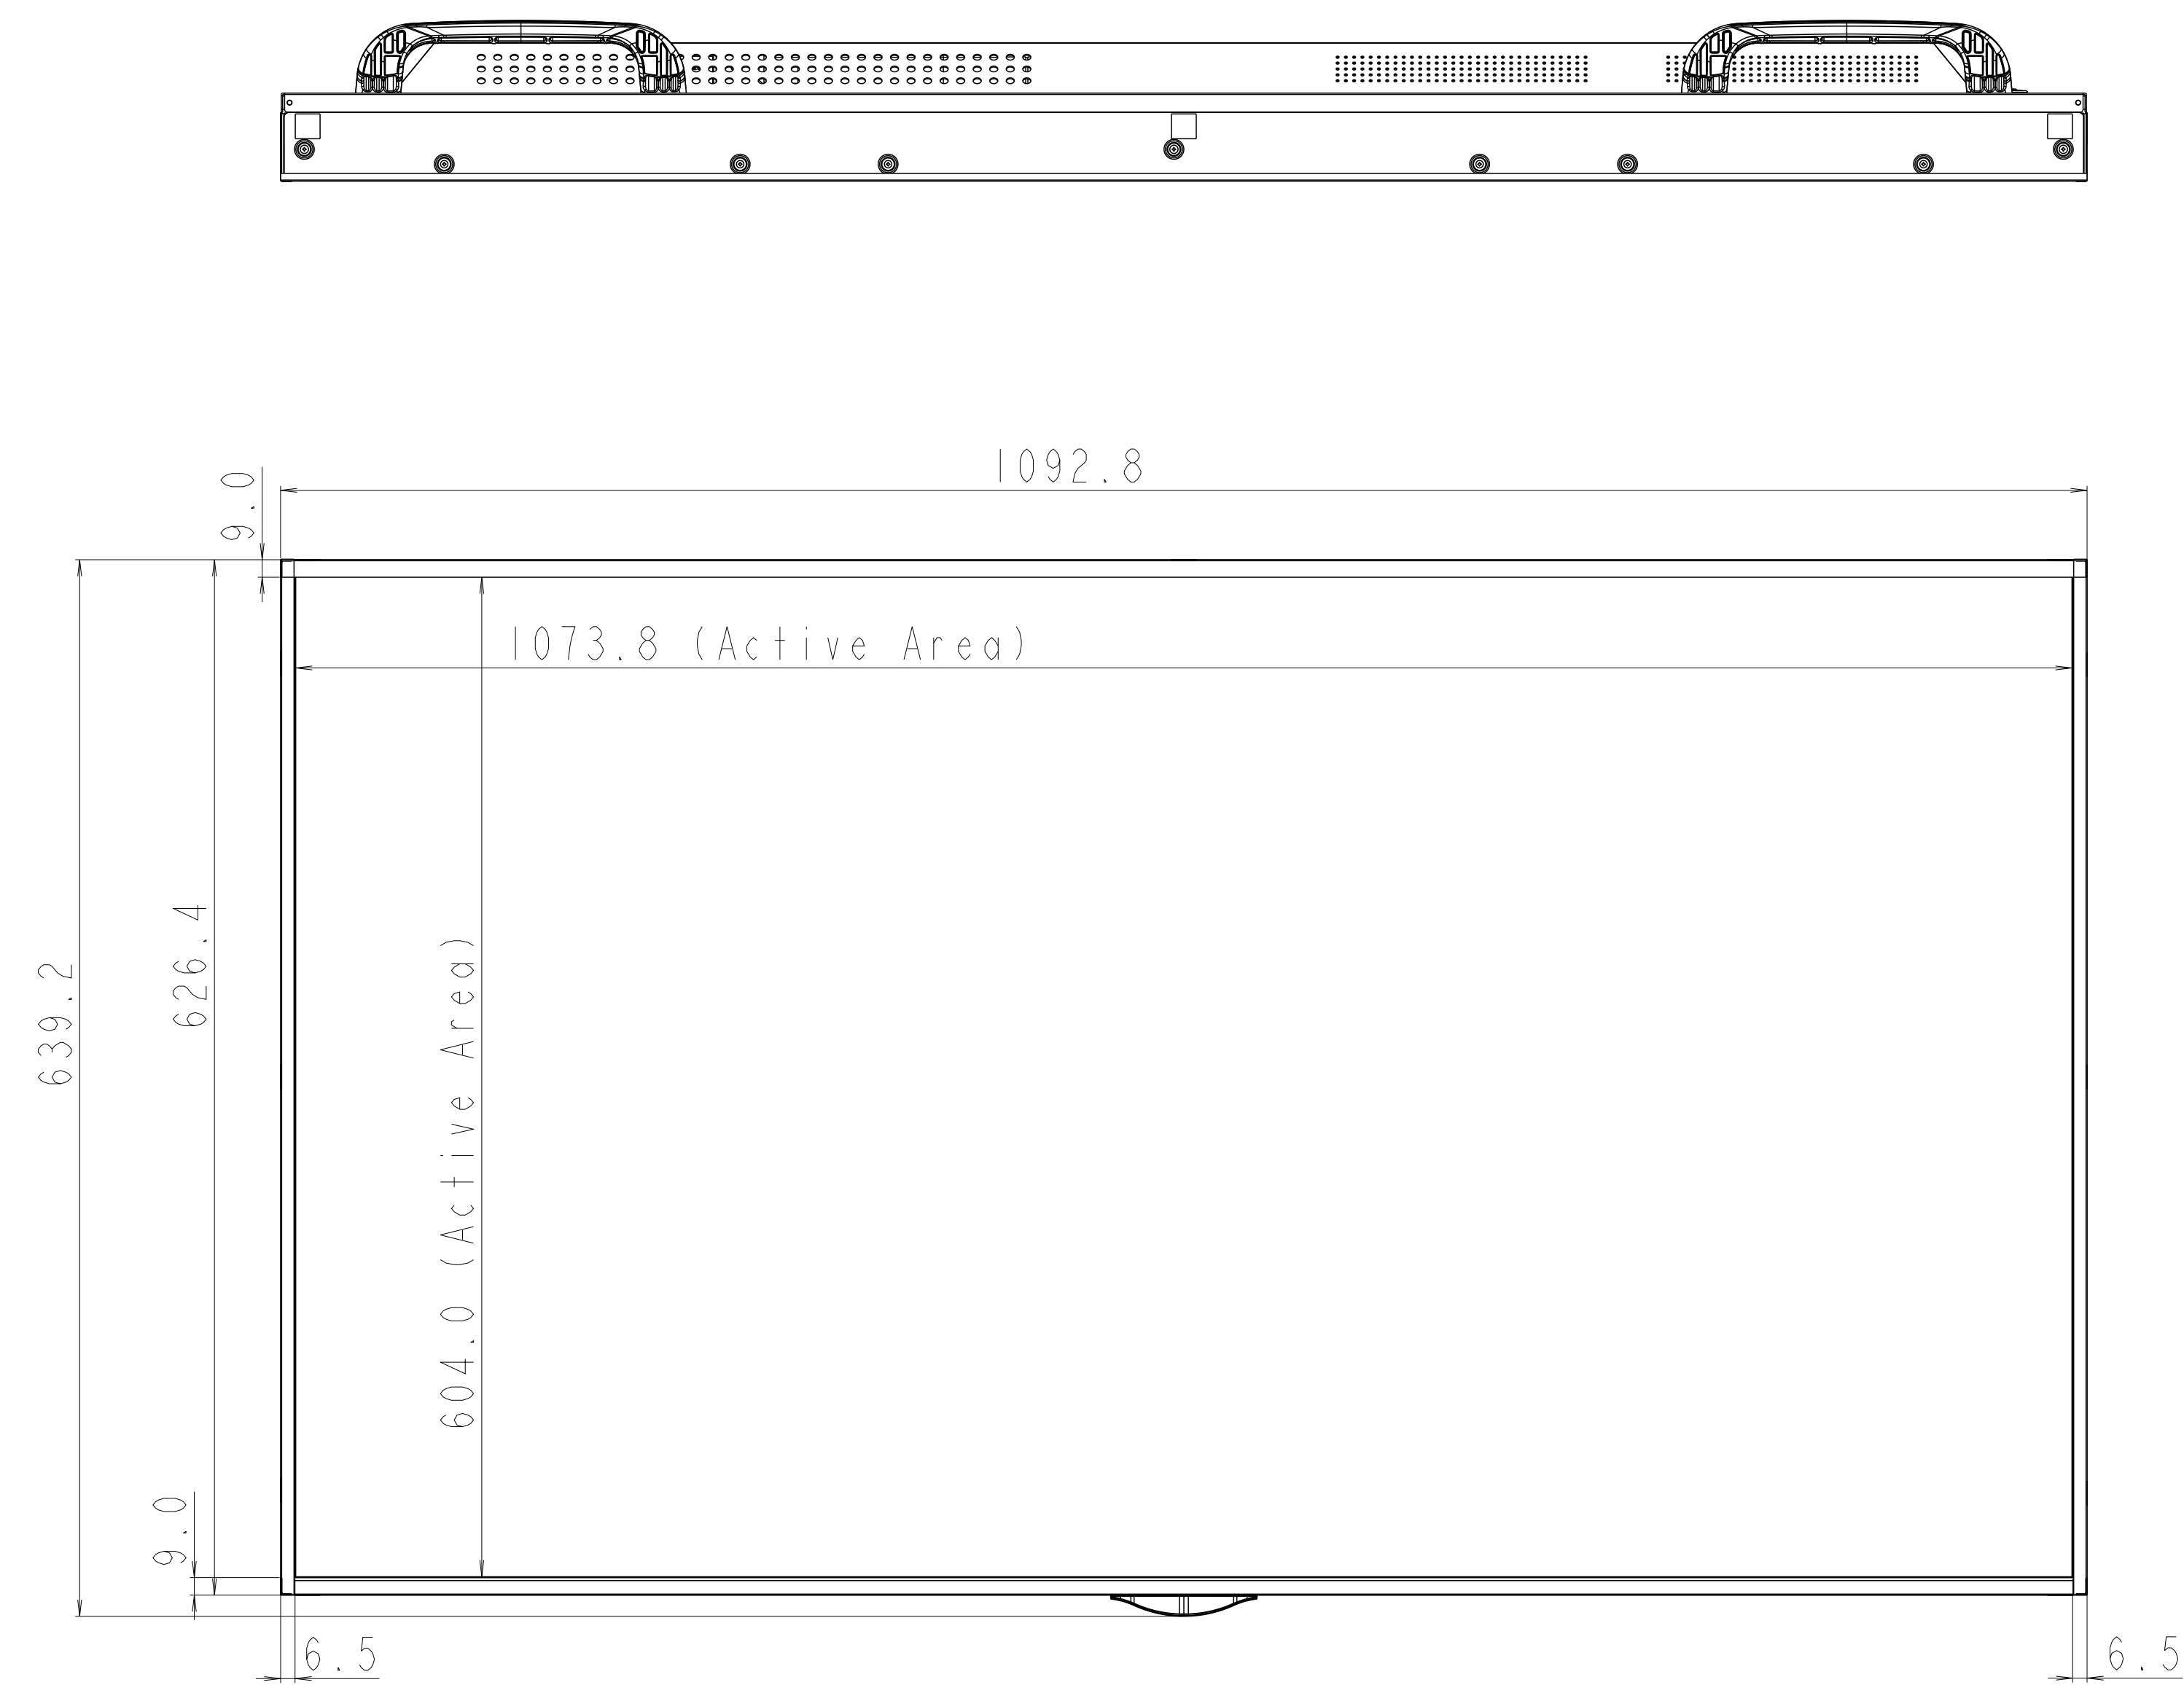

[49XS2D/E Dimension]
- Applied Model: 49XS2D / 49XS2E
- Unit: mm

Vesa Wall Mount: 600 x 400, M6
Max screw length: 32.5mm