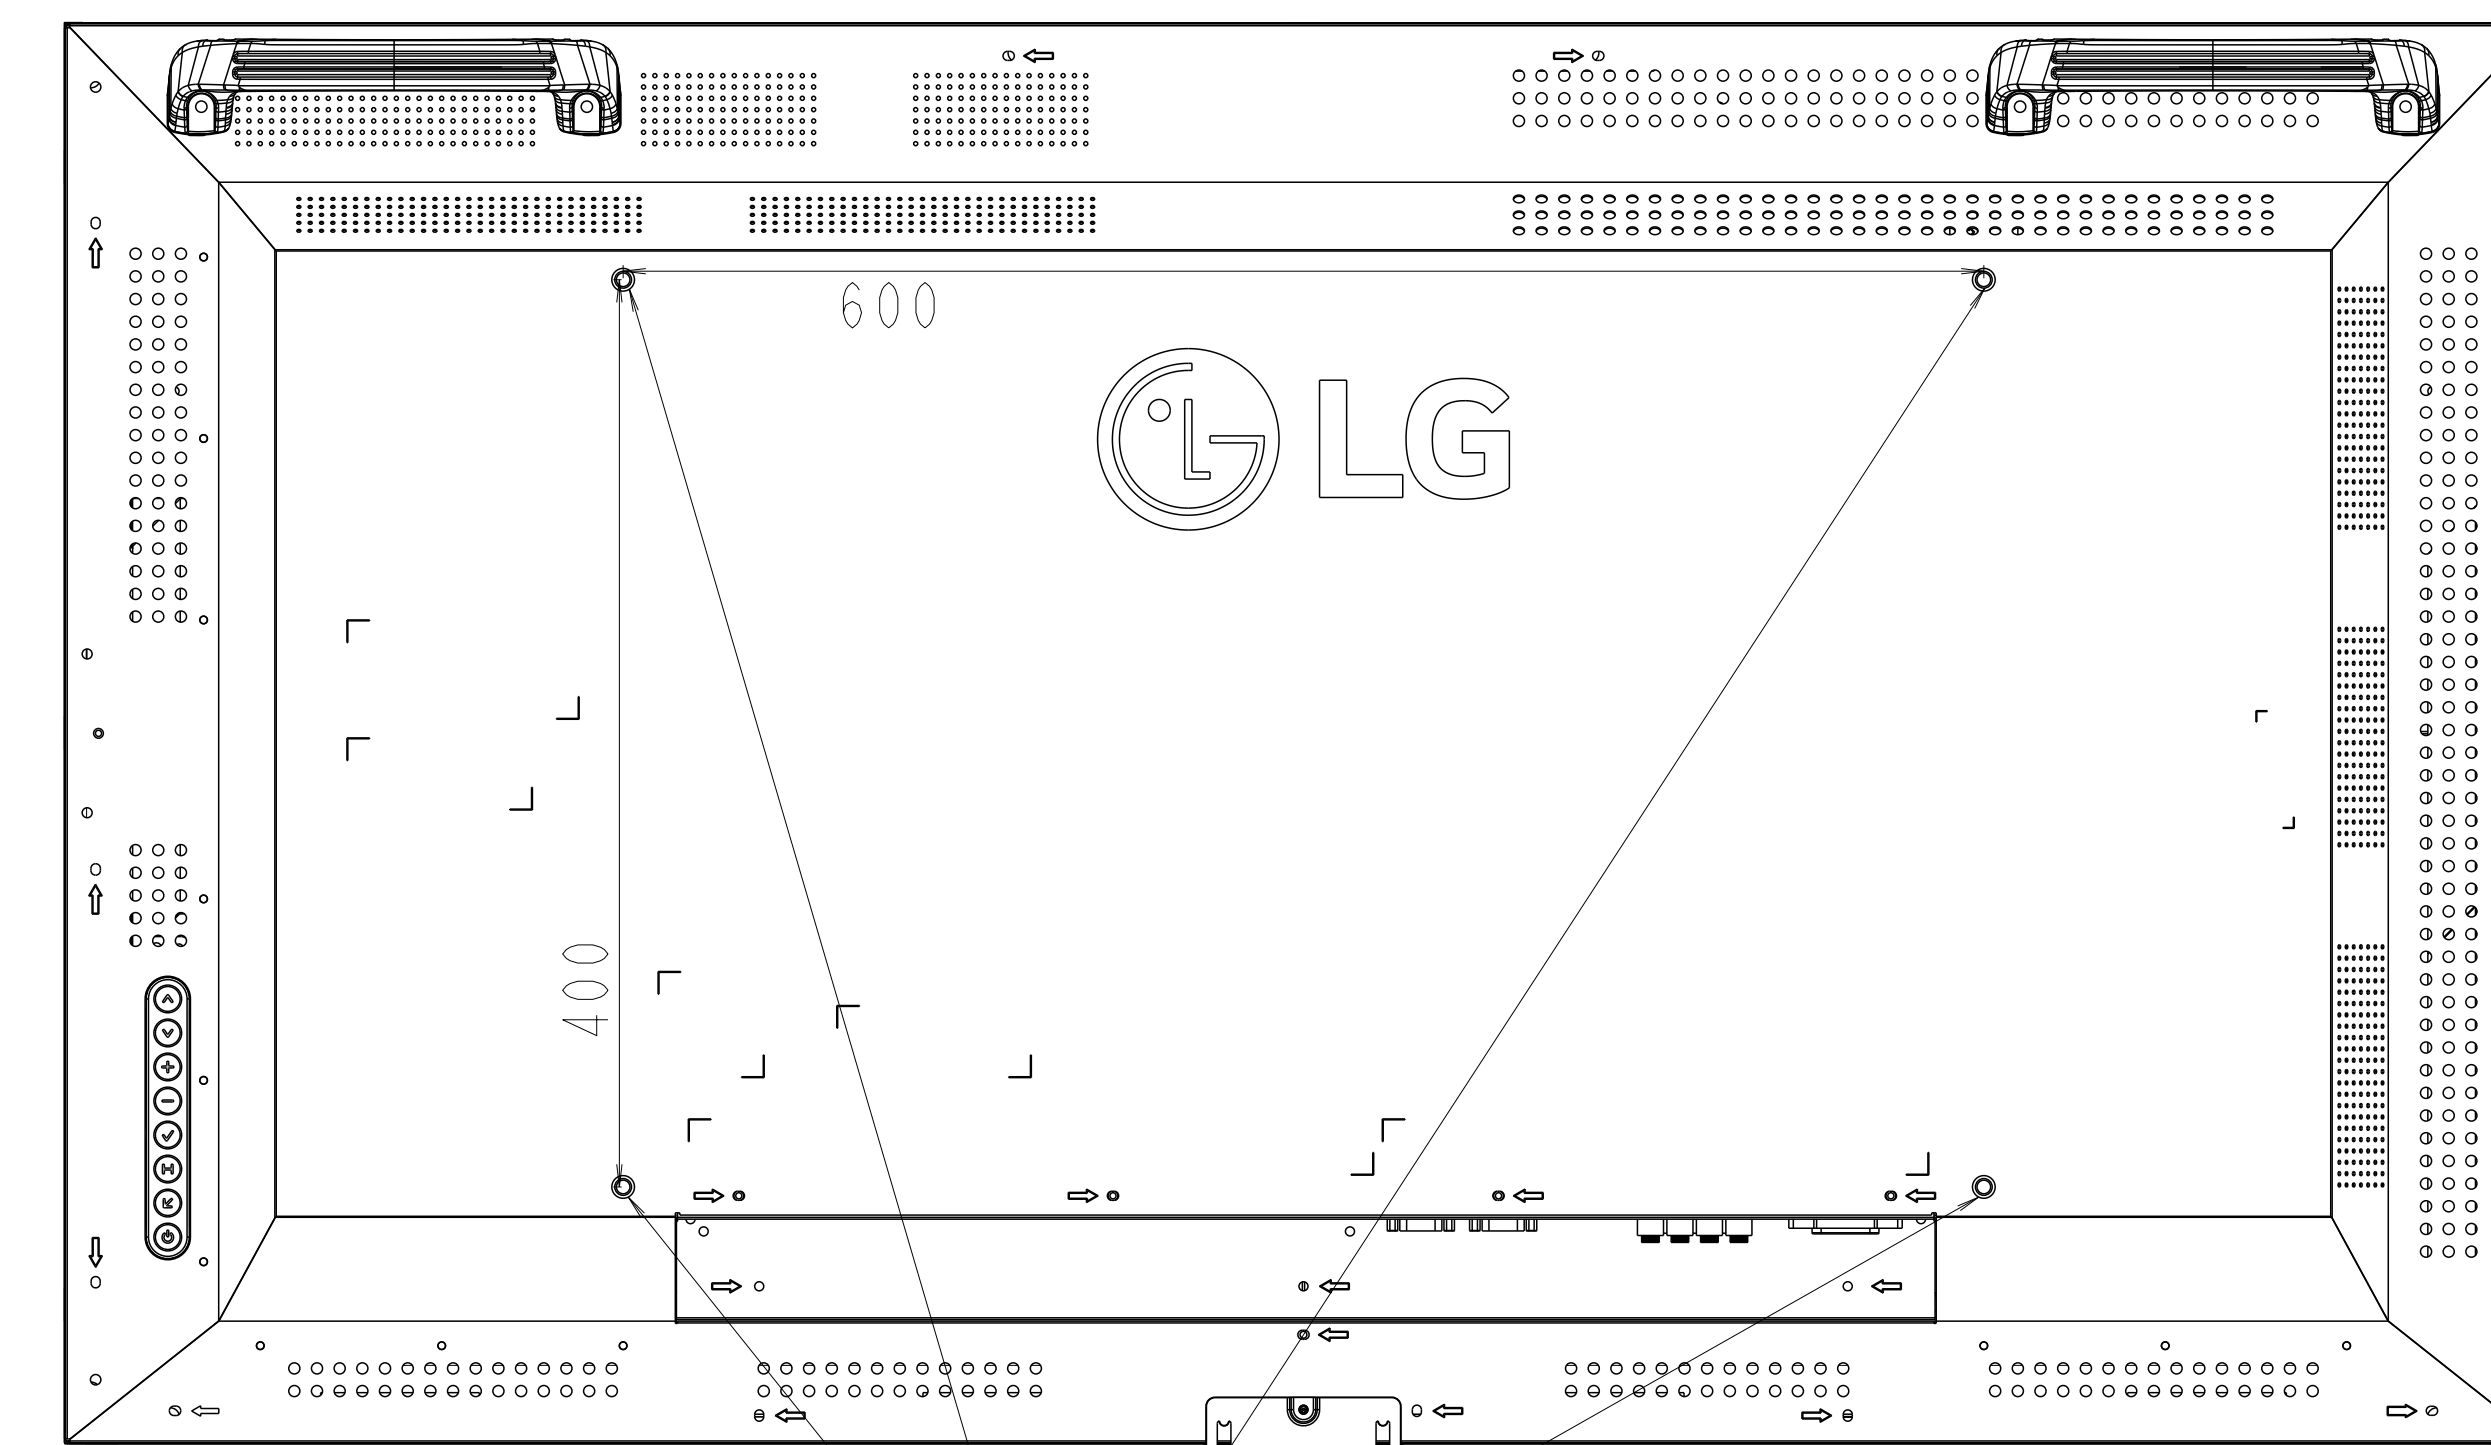

[49XS2D/E Dimension]
- Applied Model: 49XS2D / 49XS2E
- Unit: mm

Vesa Wall Mount: 600 x 400, M6
Max screw length: 32.5mm