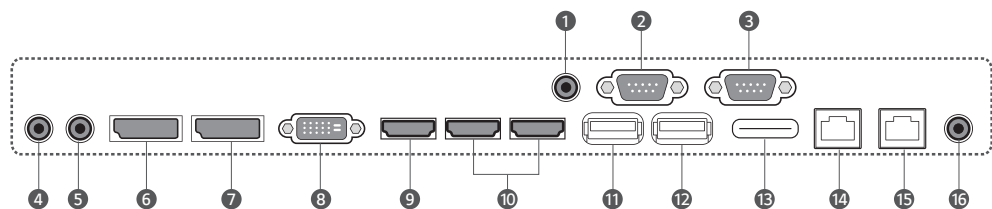

Users can edit content that consists of one video and several still images (up to 20) as they want.

Support 1 Video + 20 Still Images

Convenient Connectivity

Tiling Scene with DP Daisy Chain

This product supports lateral tiling for 1x4 or 4x1 installations (landscape or portrait), and up to a 4x4 installation with a daisy chain configuration.

Easy Management with LAN Daisy Chain

The LAN daisy chain allows you to control and monitor devices, distribute content, and even update firmware.

Connectivity

- ① IR & LIGHT SENSOR
- ② RS-232C In
- ③ RS-232C Out
- ④ AUDIO In
- ⑤ AUDIO Out
- ⑥ DP Out
- ⑦ DP In
- ⑧ DVI-D In
- ⑨ HDMI 1.4
- ⑩ HDMI 2.0
- ⑪ USB 2.0
- ⑫ USB 3.0
- ⑬ SD Card
- ⑭ LAN In
- ⑮ LAN Out
- ⑯ Pixel Sensor