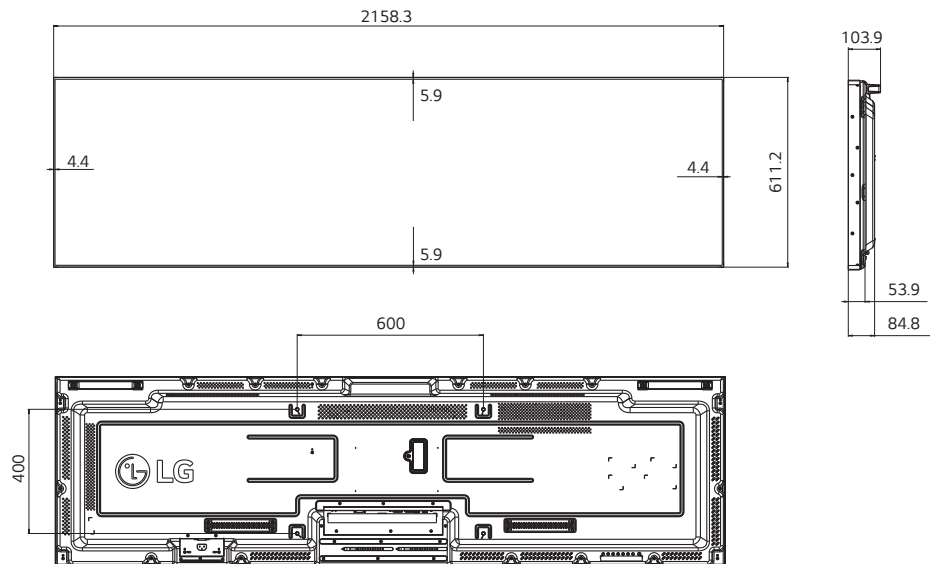

Easy Management with LAN Daisy Chain

The LAN daisy chain allows you to control and monitor devices, distribute content, and even update firmware.

Connectivity

- ① IR & LIGHT SENSOR
- ② RS-232C In
- ③ RS-232C Out
- ④ AUDIO In
- ⑤ AUDIO Out
- ⑥ DP Out
- ⑦ DP In
- ⑧ DVI-D In
- ⑨ HDMI 1.4
- ⑩ HDMI 2.0
- ⑪ USB 2.0
- ⑫ USB 3.0
- ⑬ SD Card
- ⑭ LAN In
- ⑮ LAN Out
- ⑯ Pixel Sensor

Dimension (unit : mm)

88"

2,158.3 x 611.2 x 84.8 mm / 34.2 kg
(Without Handle)

Download LG Commercial Display Mobile App

www.lg.com/b2b
[youtube.com/c/LGCommercialDisplay](https://www.youtube.com/c/LGCommercialDisplay)
<https://www.facebook.com/LGInformationDisplay/>
<https://www.linkedin.com/company/16235211/>