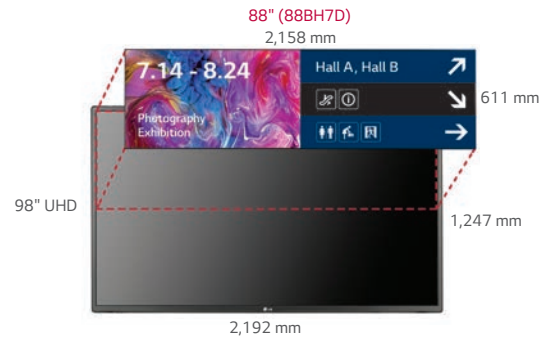

32:9 Ultra Stretch Signage

88BH7D

Key Features

New Design Configuration

32:9 Extended Wide Format

It is a totally new wide screen format with 32:9 bar type, the most promising display for advertisement and information delivery.

Ultra HD Resolution (3,840 x 1,080)

Ultra HD resolution delivers an immersive viewing experiences with vivid colors and clear images.

Optimized Content Delivery

88BH7D is ready to organize multi content with video and text according to user's desired ratio. Also, it is optimal to show a vertical or horizontal object without truncation, providing real-like viewing experiences to the audience. It is the best way to attract people's attention and maximize advertisement effect.