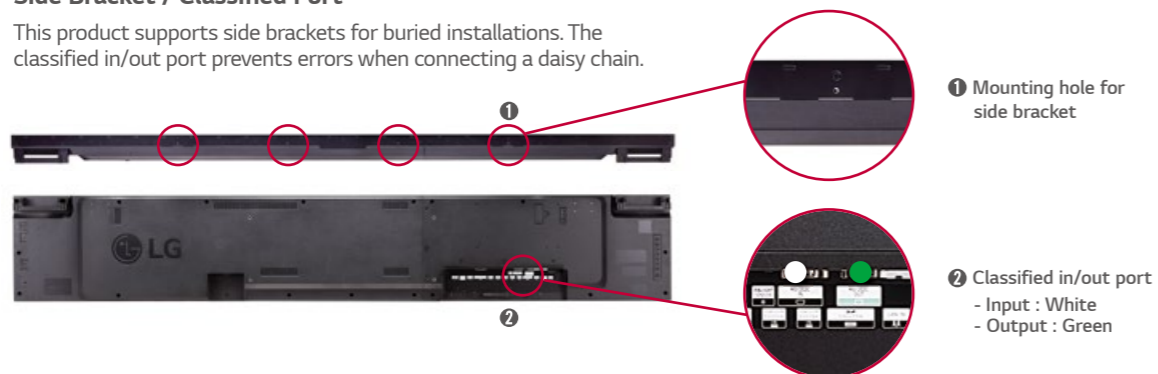

LAN Daisy Chain

The LAN daisy chain allows you to control and monitor devices, distribute content, and even update firmware.

Easy Installation

Side Bracket / Classified Port

This product supports side brackets for buried installations. The classified in/out port prevents errors when connecting a daisy chain.