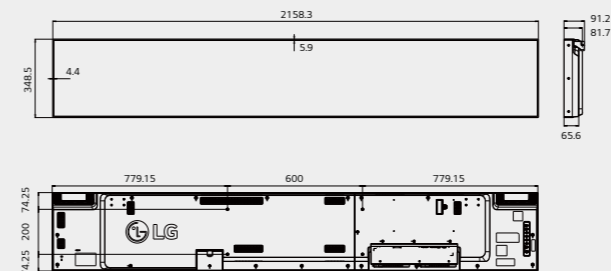

Dimension (unit : mm)

86"
2,158.3 x 348.5 x 81.7mm / 20.5kg

Connectivity

- 1 AUDIO IN/OUT
- 2 DP OUT
- 3 DP IN
- 4 DVI-D IN
- 5 HDMI IN
- 6 USB
- 7 SD Card
- 8 LAN IN
- 9 LAN OUT
- 10 PIXEL SENSOR
- 11 IR & LIGHT SENSOR
- 12 RS-232C IN
- 13 RS-232C OUT