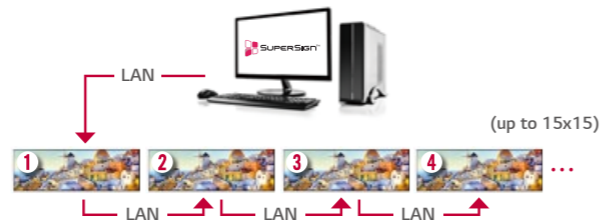

Multiple Content Creation

Users can edit content that consists of one video and several still images (up to 20) with SuperSign Editor.

Convenient Connectivity Support

Tiling Scene with Daisy Chain

This product supports lateral tiling for 1x4 or 4x1 installations (landscape or portrait), and up to a 4x4 installation with a daisy chain configuration.

LAN Daisy Chain

The LAN daisy chain allows you to control and monitor devices, distribute content, and even update firmware.

Easy Installation

Side Bracket / Classified Port

This product supports side brackets for buried installations. The classified in/out port prevents errors when connecting a daisy chain.