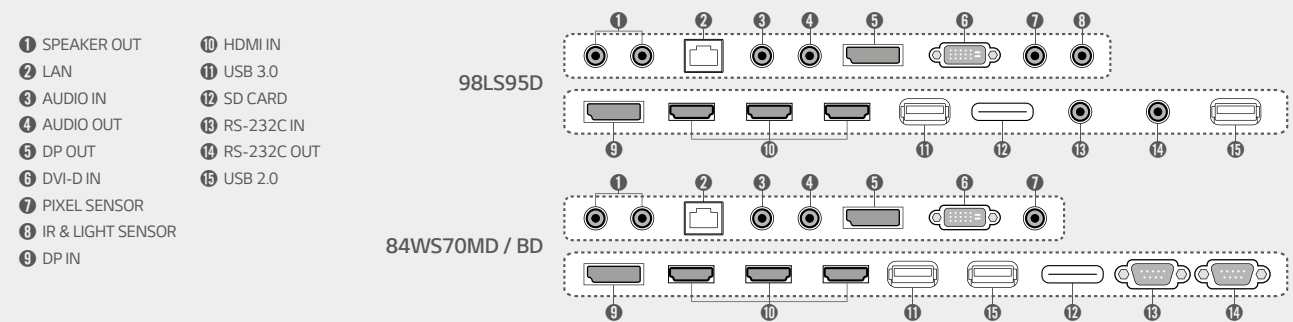

Connectivity