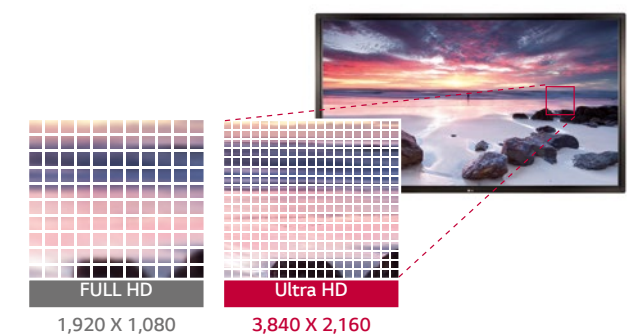

ULTRA HD

Ultra HD screens deliver an immersive viewing experience and have high definition picture quality that is four times higher than FHD.