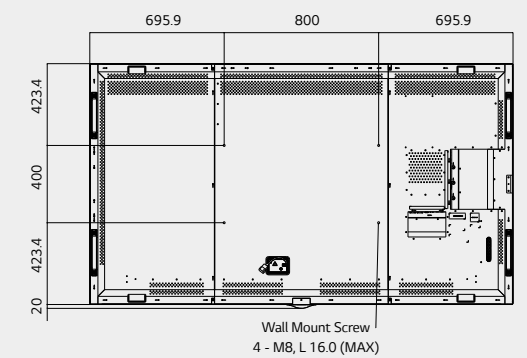

Ultra HD premium large display 98LS95D, 84WS70MD/BD

Screen Size
98", 84"

98LS95D, 84WS70MD/BD

- Brightness : 98LS95D - 500 cd/m²
84WS70MD - 500 cd/m²
84WS70BD - 350 cd/m²
- Bezel : 98LS95D 14.9 mm (Even Bezel)
84WS70MD/BD 27.9 mm (Even Bezel)
- Depth : 98LS95D 69.4 mm
84WS70MD/BD 51 mm
- Interface : HDMI (3) / DVI / DP / RJ45 / IR / RS232C
USB 3.0 / USB 2.0 / External Speaker

Immersive large screen & Even bezel

98" real size displays deliver seamless contents as an alternative to the 2x2 video wall at the flagship store. And slim & even bezel delivers stunning look on the wall, creating minimalist presentation.

Dimensions (unit : mm)

98"

2,191.8 x 1,246.8 x 69.4 / 88 kg

84"

1,923 x 1,109 x 51 mm / 72.9 kg