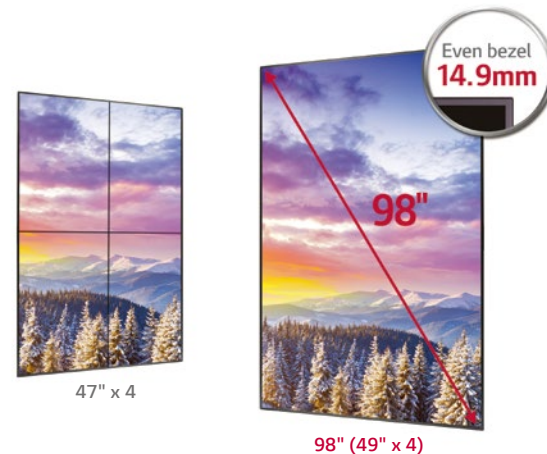

Ultra HD premium large display 98LS95D, 84WS70MD/BD

Screen Size
98", 84"

98LS95D, 84WS70MD/BD

- Brightness : 98LS95D - 500 cd/m²
84WS70MD - 500 cd/m²
84WS70BD - 350 cd/m²
- Bezel : 98LS95D 14.9 mm (Even Bezel)
84WS70MD/BD 27.9 mm (Even Bezel)
- Depth : 98LS95D 69.4 mm
84WS70MD/BD 51 mm
- Interface : HDMI (3) / DVI / DP / RJ45 / IR / RS232C
USB 3.0 / USB 2.0 / External Speaker

*84WS70BD

Key Features

Full HD to Ultra HD Up-Scaling

Up-scaling and Super Resolution technology enhance the quality of FHD content to near-UHD quality.

Portrait & Landscape Mode

As it can be installed both vertically and horizontally, it gives much flexibility for those who need to install digital signage in limited space.

Immersive large screen & Even bezel

98" real size displays deliver seamless contents as an alternative to the 2x2 video wall at the flagship store. And slim & even bezel delivers stunning look on the wall, creating minimalist presentation.

Dimensions (unit : mm)

98"

2,191.8 x 1,246.8 x 69.4 / 88 kg

84"

1,923 x 1,109 x 51 mm / 72.9 kg