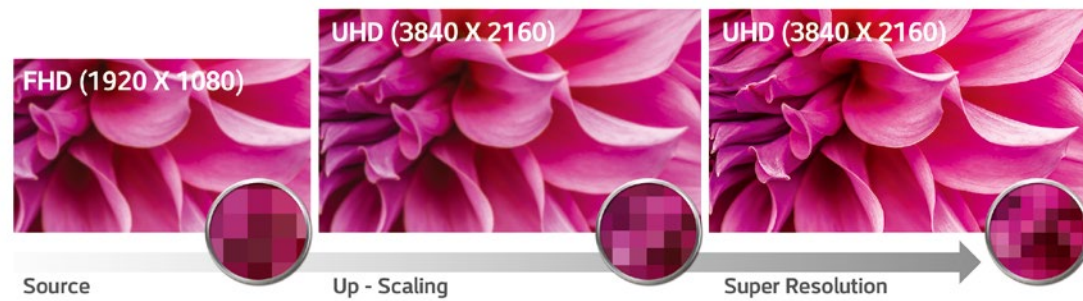

Immersive Ultra HD Screen with Smart Platform

Ultra HD premium large display 98LS95D, 84WS70MD/BD

Screen Size
98", 84"

98LS95D, 84WS70MD/BD

- Brightness : 98LS95D - 500 cd/m²
  84WS70MD - 500 cd/m²
  84WS70BD - 350 cd/m²
- Bezel : 98LS95D 14.9 mm (Even Bezel)
  84WS70MD/BD 27.9 mm (Even Bezel)
- Depth : 98LS95D 69.4 mm
  84WS70MD/BD 51 mm
- Interface : HDMI (3) / DVI / DP / RJ45 / IR / RS232C
  USB 3.0 / USB 2.0 / External Speaker

*84WS70BD

Key Features

Full HD to Ultra HD Up-Scaling

Up-scaling and Super Resolution technology enhance the quality of FHD content to near-UHD quality.