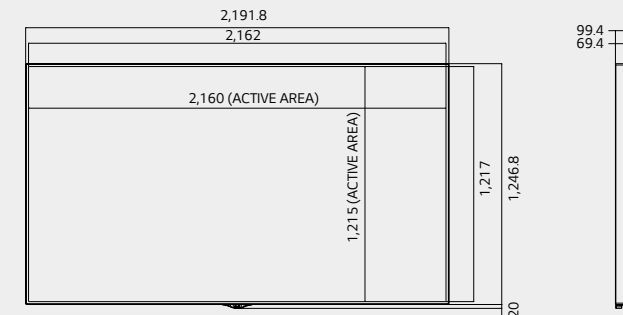

Ultra HD premium large display 98LS95D, 84WS70MD/BD

Screen Size
98", 84"

98LS95D, 84WS70MD/BD

- Brightness : 98LS95D - 500 cd/m²
84WS70MD - 500 cd/m²
84WS70BD - 350 cd/m²
- Bezel : 98LS95D 14.9 mm (Even Bezel)
84WS70MD/BD 27.9 mm (Even Bezel)
- Depth : 98LS95D 69.4 mm
84WS70MD/BD 51 mm
- Interface : HDMI (3) / DVI / DP / RJ45 / IR / RS232C
USB 3.0 / USB 2.0 / External Speaker

Immersive large screen & Even bezel

98" real size displays deliver seamless contents as an alternative to the 2x2 video wall at the flagship store. And slim & even bezel delivers stunning look on the wall, creating minimalist presentation.

Dimensions (unit : mm)

98"

2,191.8 x 1,246.8 x 69.4 / 88 kg

84"

1,923 x 1,109 x 51 mm / 72.9 kg